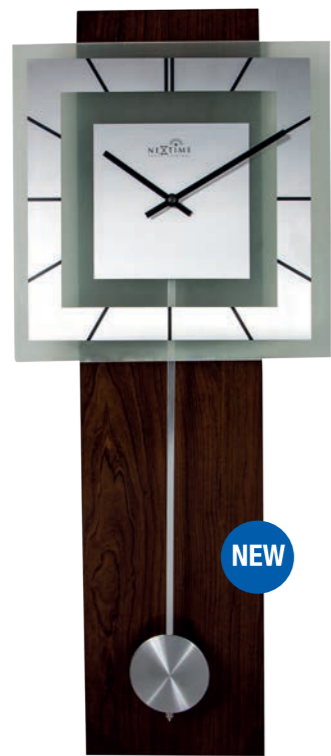

Hands

NEXTIME | DESIGNER
Code: **3118WC**
Wall clock | 70 cm ø
Aluminum | Copper | White

Small Hands

NEXTIME | DESIGNER
Code: **3074CO**
Wall clock | 48 cm ø
Aluminum | Copper

Small Hands

NEXTIME | DESIGNER
Code: **3074WC**
Wall clock | 48 cm ø
Aluminum | Copper | White