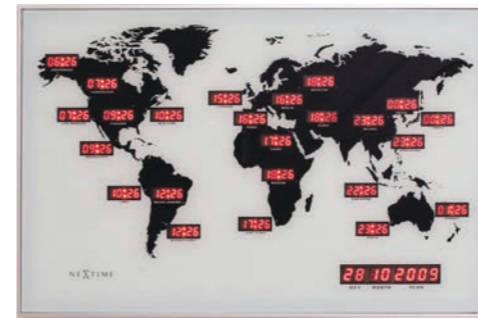

Aluminum | Black

CLOSE UP: HANDS | 2269ZI

Traveling the WORLD

World Time Digit

NEXTIME | DESIGNER
Code: **2897**
Wall clock | 55 x 36 cm | Aluminum
Includes Daylight Saving Setting!

Big City

HANS MULLER &
HANS VAN DONGEN | DESIGNER
Code: **214ZW**
Wall clock | 43 cm ø | Glass | Black