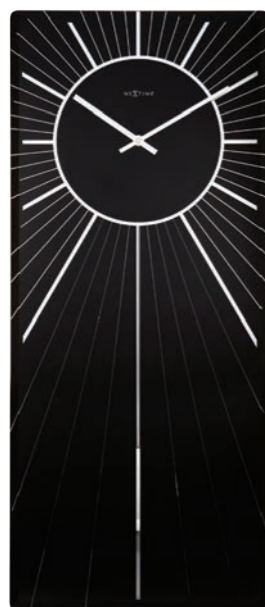

Heavenly
MARK KOUIJ | DESIGNER
Code: **2972**
Wall clock | 30 x 70 cm
Glass | Black