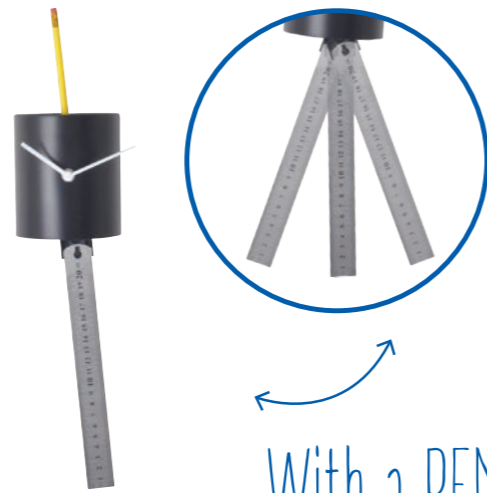

CLOSE UP: FLIPPED | 5186ZW

Chef
STEVE BUSS | DESIGNER
Code: **2925**
Wall clock | 32 x 11 cm ø | Tin

Scholar
STEVE BUSS | DESIGNER
Code: **3069**
Wall clock | 10 x 44.5 x 11 cm
Plastic

With a PENDULUM

Waggle
NEXTIME | DESIGNER
Code: **3102**
Wall clock | 30 x 55.5 cm | Plastic