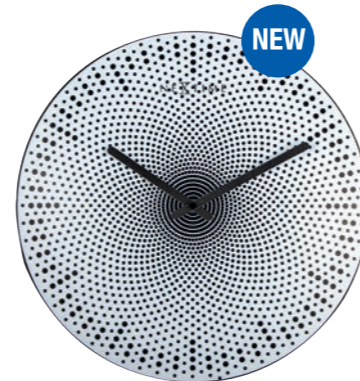

Mr. Mustache
STUDIOPANG | DESIGNER
Code: 3089
Wall clock | 37 x 31 x 3.7 cm
Wood | Green

Bloom
 CHANTAL DRENTHÉ | DESIGNER
 Code: 3130
 39.5 cm ø | Plastic

Waves
 CHANTAL DRENTHÉ | DESIGNER
 Code: 3132
 39.5 cm ø | Plastic