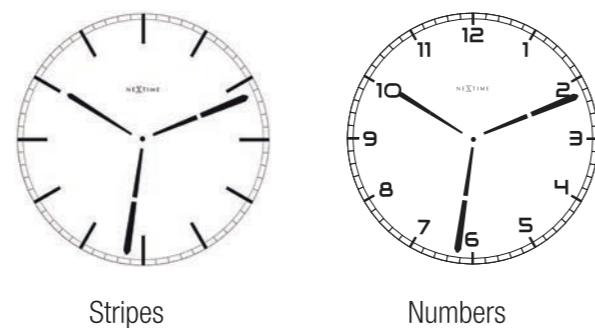

Including 4 different colored screens

Projector

The clock is plug and play and will project the clock on any surface you want. The further the distance (1.5 to 6m), the bigger the clock projection (0.5 to 2m). With the turning knob on the clock, you can even adjust the light strength. Because of the use of LED light, the clock is environmentally friendly.