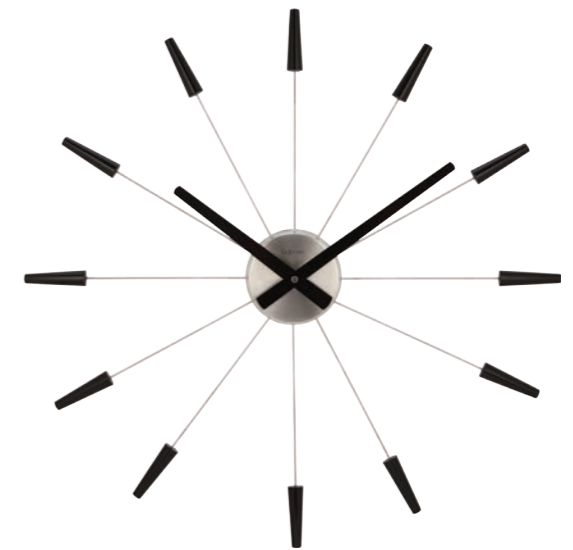

Plug Inn
FRITS VINK | DESIGNER
Code: **2610ZW**
Wall clock | 58 cm ø | Metal | Black