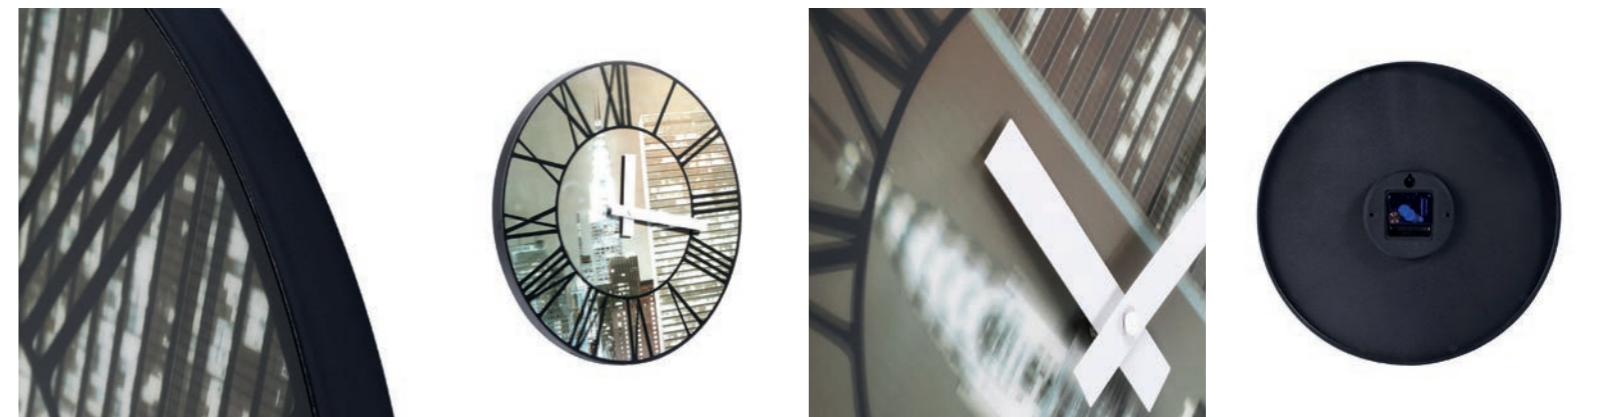

HOME

CLOCKS

that fit a

WARM HOME

These **BEAUTIFUL CLOCKS** are made from honest materials,

LIKE WOOD OR COPPER

Amsterdam
NEXTIME | DESIGNER
Code: 3152ZW
21.5 cm ø | Metal | Black

Amsterdam
NEXTIME | DESIGNER
Code: 3129ZW
40.5 cm ø | Metal | Black