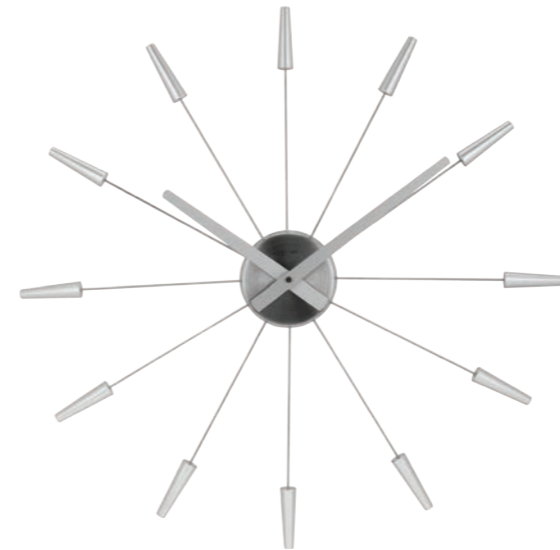

ELEGANT

CLOCKS with
SLEEK LINES
TRANSPARENT GLASS
OR MIRROR
for any contemporary **HOME**

Plug Inn
FRITS VINK | DESIGNER
Code: **2610ZI**
Wall clock | 58 cm ø | Metal | Silver