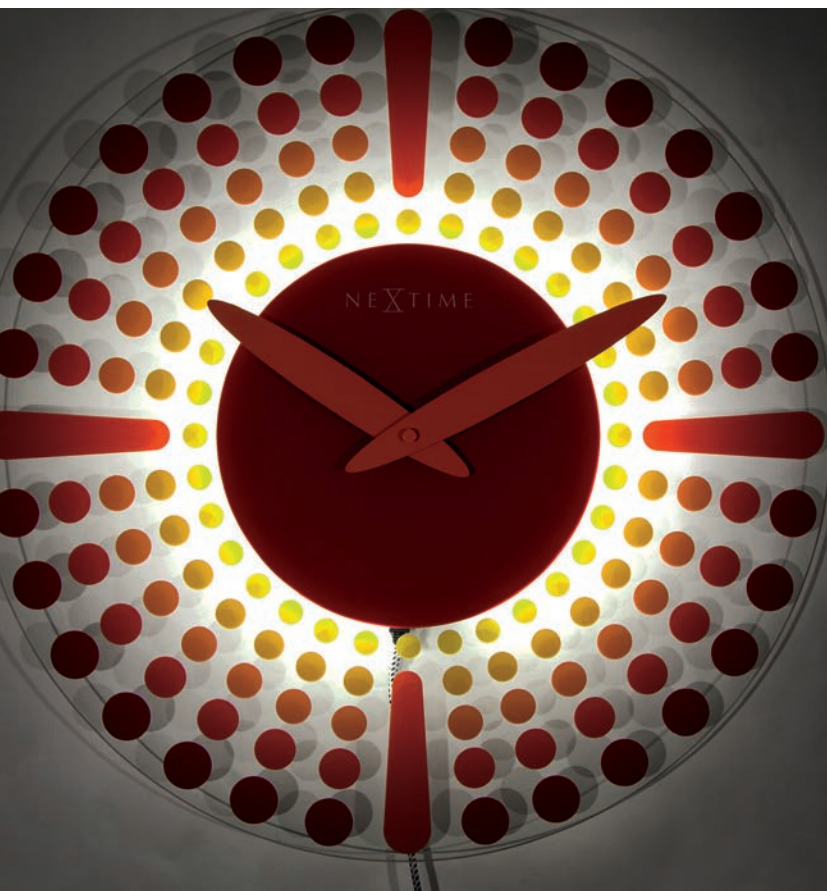

Buy a separate light unit (code **3094**) to add light and shine to the clock

Dreamtime

EWALD WINKELBAUER | DESIGNER

Code: **8182ZW**

43 cm ø | Glass | Black

Buy a separate light unit (code **3094**) to add light and shine to the clock

CLOSE UP: DREAMTIME | 8182RO

CLOSE UP: DREAMTIME | 8182ZW

CLOSE UP: BIG D | 3059

CLOSE UP: WHITE D | 3059WI

White D

NEXTIME | DESIGNER

Code: **3059WI**

Wall clock | 51.5 x 18 x 4.5 cm