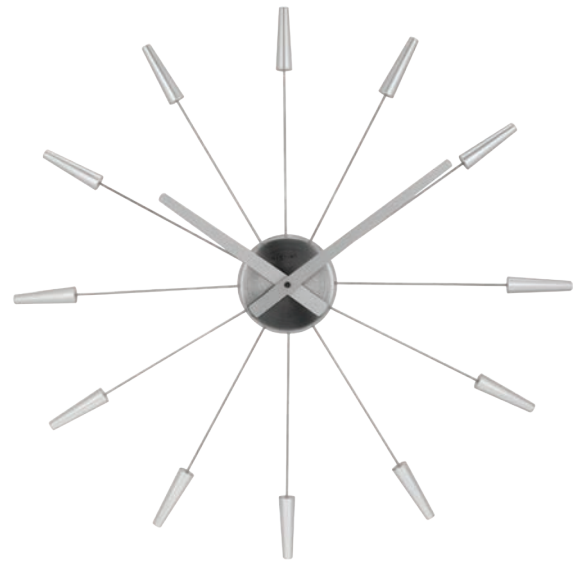

Plug Inn

FRITS VINK | DESIGNER

Code: **2610ZI**

Wall clock | 58 cm ø | Metal | Silver