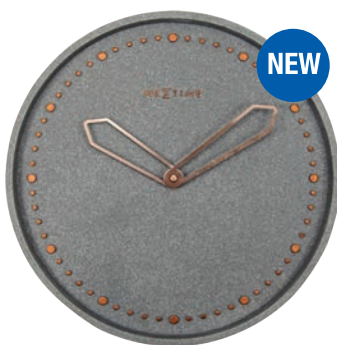

Cross

CHANTAL DRENTHE &
JETTE SCHEIB | DESIGNER

Code: **3197GS**

35 cm ø | Polyresin | Grey