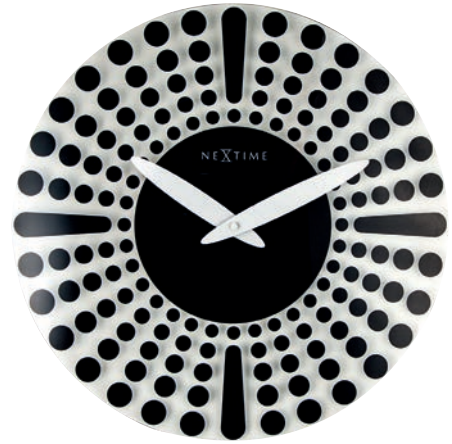

Sticks

JETTE SCHEIB | DESIGNER

Code: **8175WI**

Wall clock | 43 cm ø | Glass | White

Buy a separate light unit (code **3094**)
to add light and shine to the clock

This unit gives LIGHT to every clock

ON / OFF

The Light it Up goes well with all black glass clocks without a pendulum (**Classy**, **Record clocks**, **Shoko**, etc) and also the **Stripe RC (3147)**, **Big Dreamcatchers (3115)** and the **Old Masters (3182-3188)**