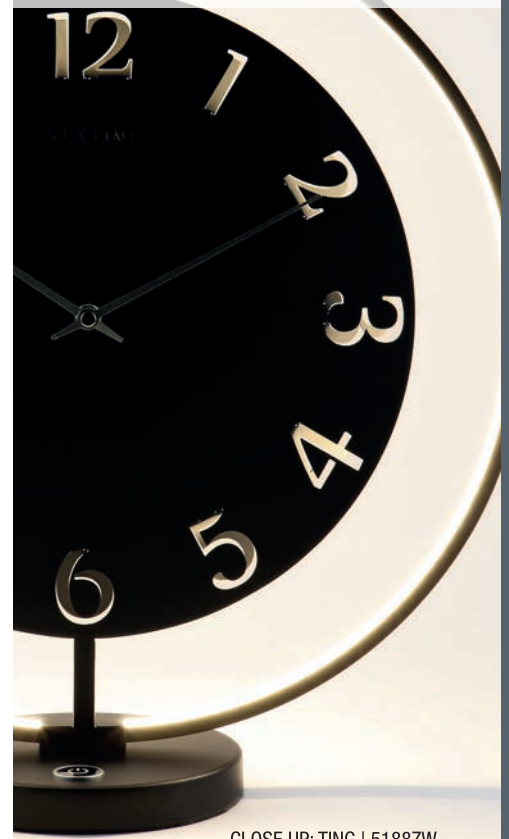

Ting

DEAL DESIGN | DESIGNER

Code: **5188ZW**

Table clock with light | 40 x 43 cm | Black

Touch dimmer, LED light and universal adapter

CLOSE UP: TING | 5188ZW

Numbers

Stripes