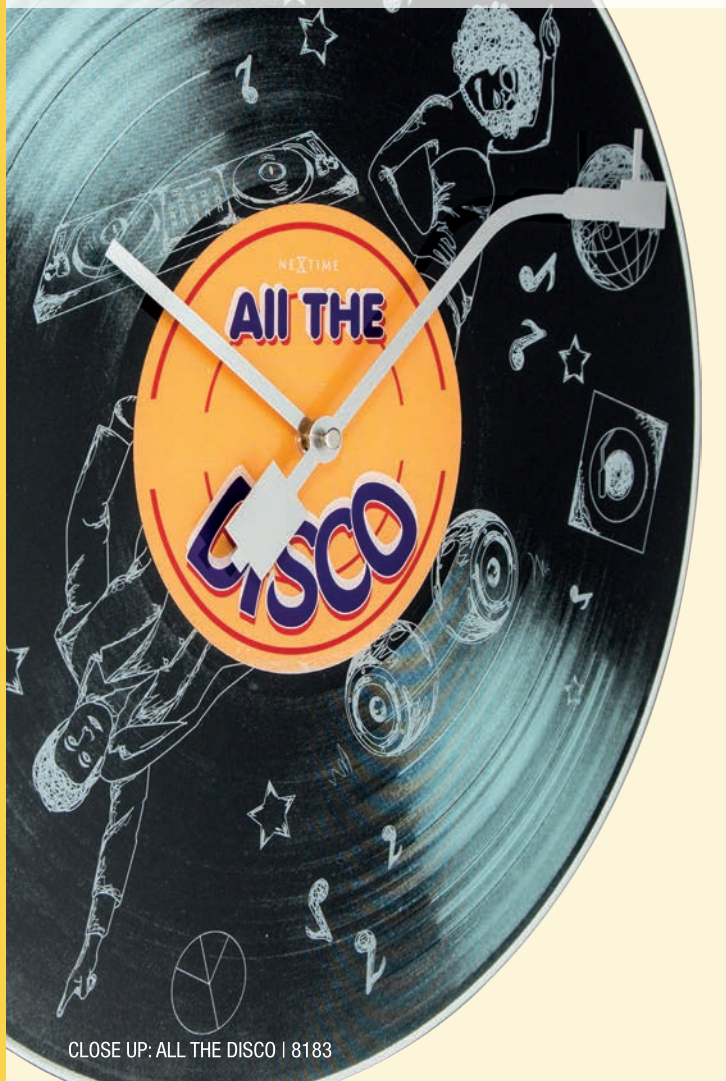

New Moon Dome

NEXTIME | DESIGNER

Code: **3177**

35 cm ø | Glass | Luminous (glow in the dark)

Globe Dome

NEXTIME | DESIGNER

Code: **3176**

35 cm ø | Glass | Luminous (glow in the dark)