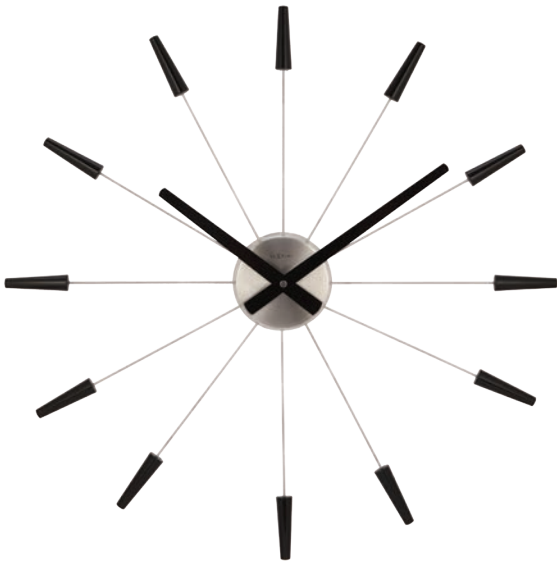

Galileo

CARUSO & D'ANGELI | DESIGNER

Code: **3104WI**

Wall clock | 43 cm ø | Metal | Old white
Including a light unit (code: **3094**)

CLOSE UP: GALILEO | 3104CO

Elegant

Clocks with sleek lines, transparent glass or mirror for any contemporary home.