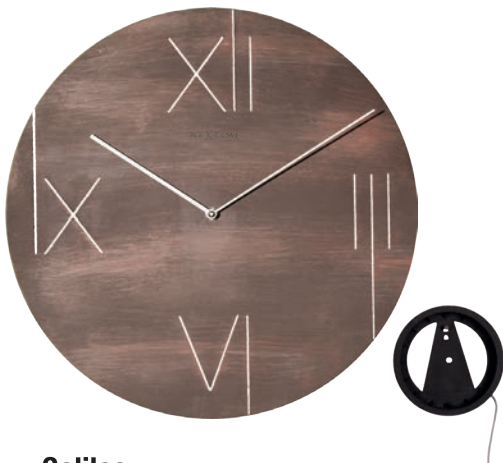

Galileo

CARUSO & D'ANGELI | DESIGNER

Code: **3104BR**

Wall clock | 43 cm ø | Metal | Old brown
Including a light unit (code: **3094**)

GALILEO

The fascination of rusty metals, a simple but accurate design.

The white and brown Galileo seem to be old clocks, an oxidized circle, so an object modified by the flow of time, an object able to narrate the influence that time had on his skin. His contour is emphasized by a Led light that let it be also an ambient wall light.