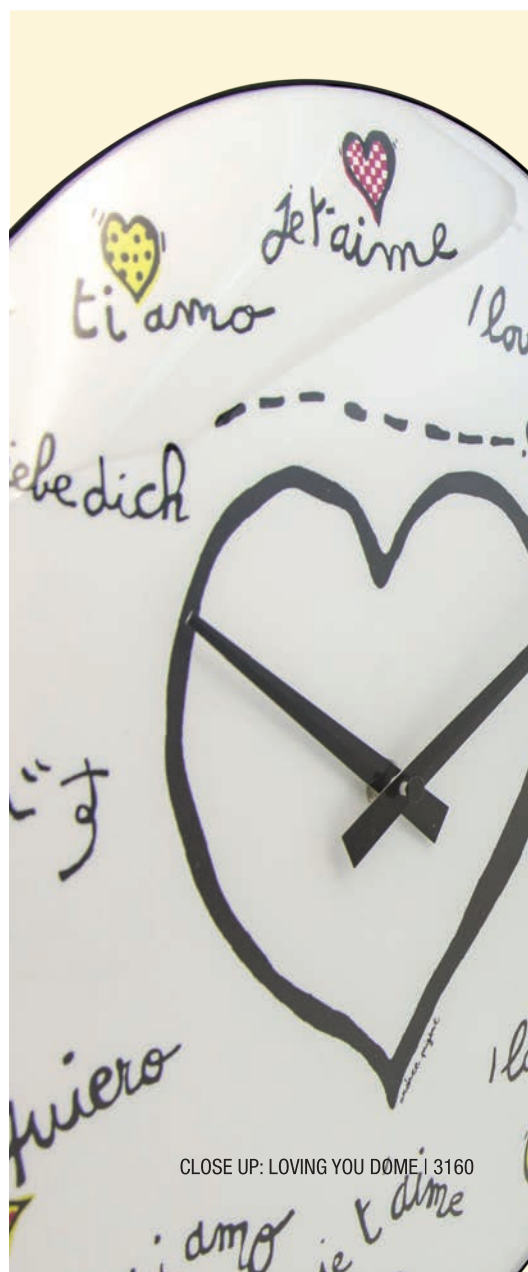

Code: 3162

35 cm ø | Glass

Loving you Dome

ANDRÉE PRIGENT | DESIGNER

Code: 3160

35 cm ø | Glass

CLOSE UP: LOVING YOU DOME | 3160

Glow in the dark