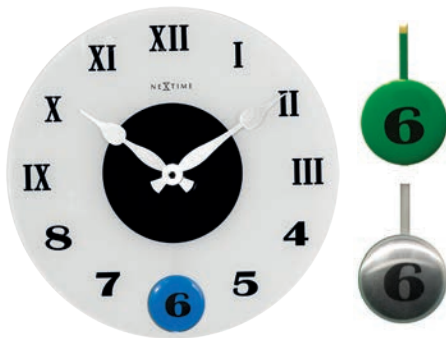

Code: **8129**

Wall clock | 43 cm ø | Glass | Multi-colour

Plug Inn

FRITS VINK | DESIGNER

Code: **2610DI**

Wall clock | 58 cm ø | Metal | Multi-colour

Also available in gold,
silver and black, page 33

Milano Color