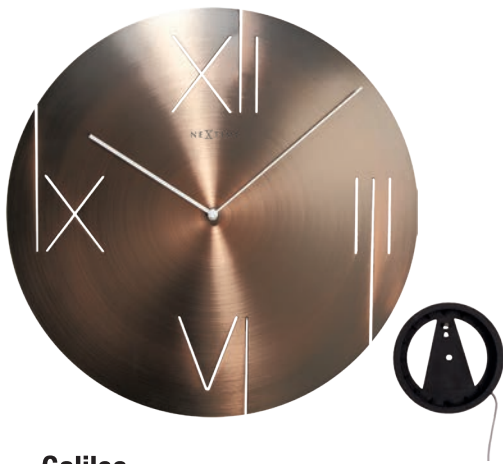

Universal adapter | Plastic | White

Big D

NEXTIME | DESIGNER

Code: **3059**

Wall clock | 51.5 x 18 x 4.5 cm

Universal adapter | Plastic | Black

Galileo

CARUSO & D'ANGELI | DESIGNER