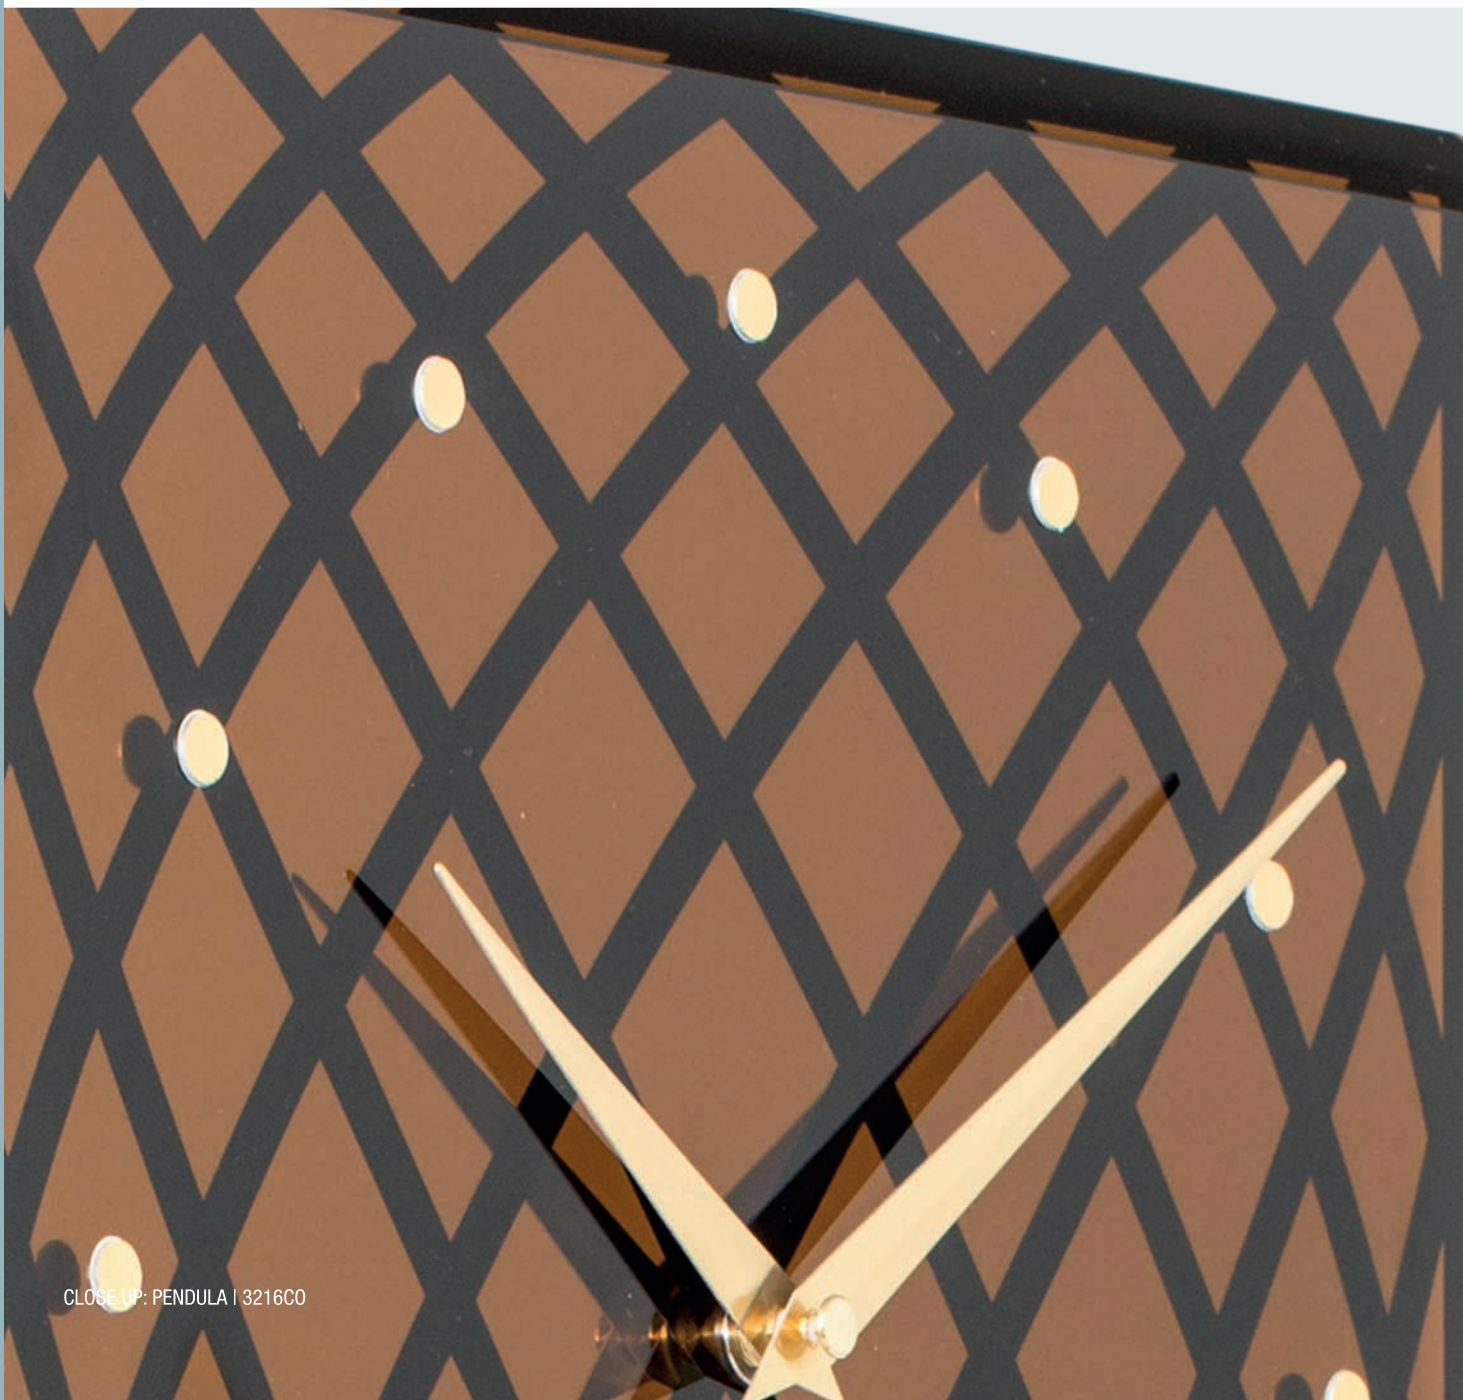

CLOSE UP: PENDULA ROUND | 8185Z1

CLOSE UP: PENDULA | 3216C0