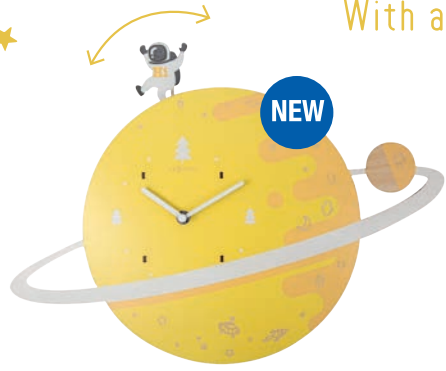

Spaceman
NEXTIME | DESIGNER
Code: 3206
Wall clock | 45.5 x 33 x 4.9 cm
Wood | Yellow | Luminous (glow in the dark)

Cloudy
NEXTIME | DESIGNER
Code: 3207
Wall clock | 37 x 29 x 4.9 cm
Wood | Multi-colour | Luminous (glow in the dark)