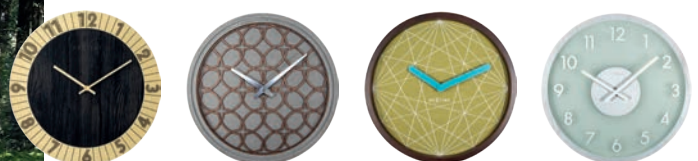

A few of our clocks with FSC Wood