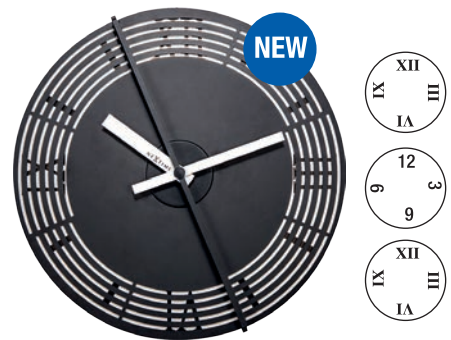

Motion Roman Number
ZOLTAN KECSKEMETI | DESIGNER
Code: 3126
30 cm ø | Metal | Black / White