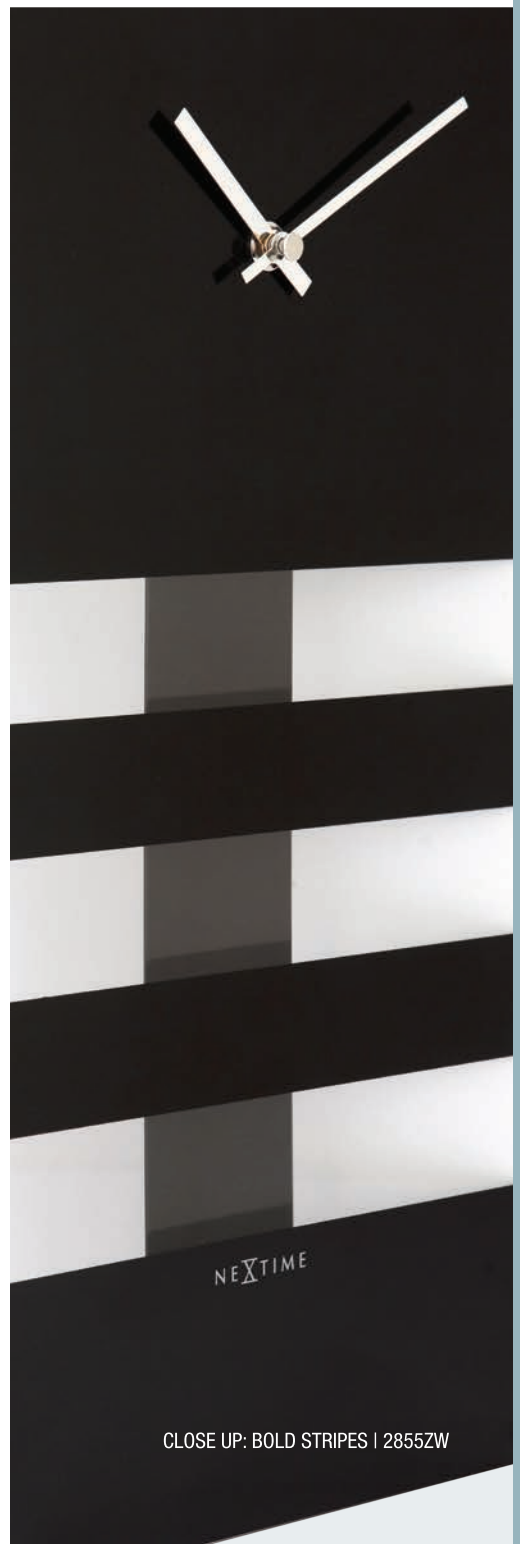

CLOSE UP: BOLD STRIPES | 2855ZW