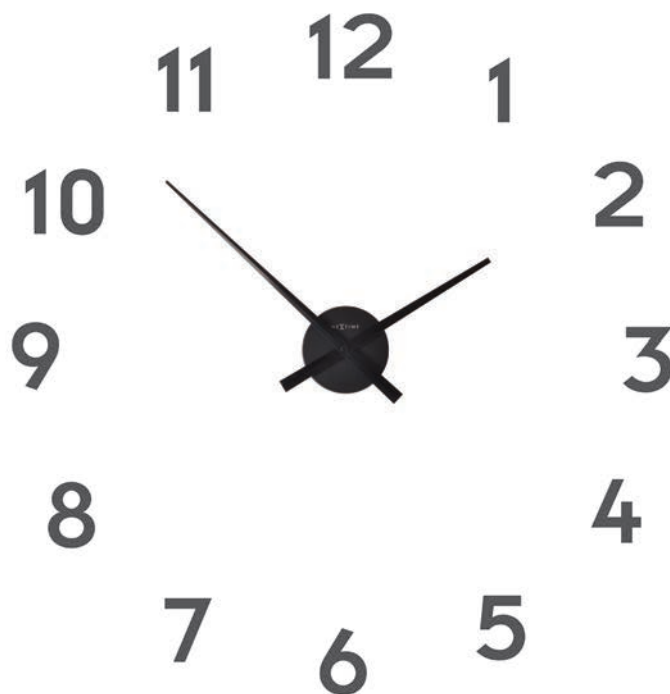

Small Hands

NEXTIME | DESIGNER

Code: **3074ZI**

Wall clock | 40 cm ø | Metal | Silver
EVA black numbers included

Small Hands

NEXTIME | DESIGNER

Code: **3074ZW**

Wall clock | 40 cm ø | Metal | Black
EVA black numbers included