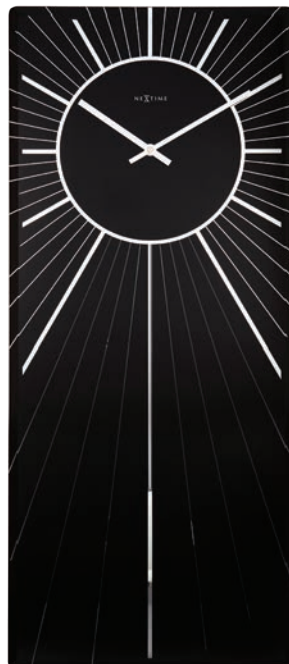

Heavenly

MARK KOIJ | DESIGNER

Code: **2972**

Wall clock | 30 cm x 70 cm
Glass | Mirror | Black