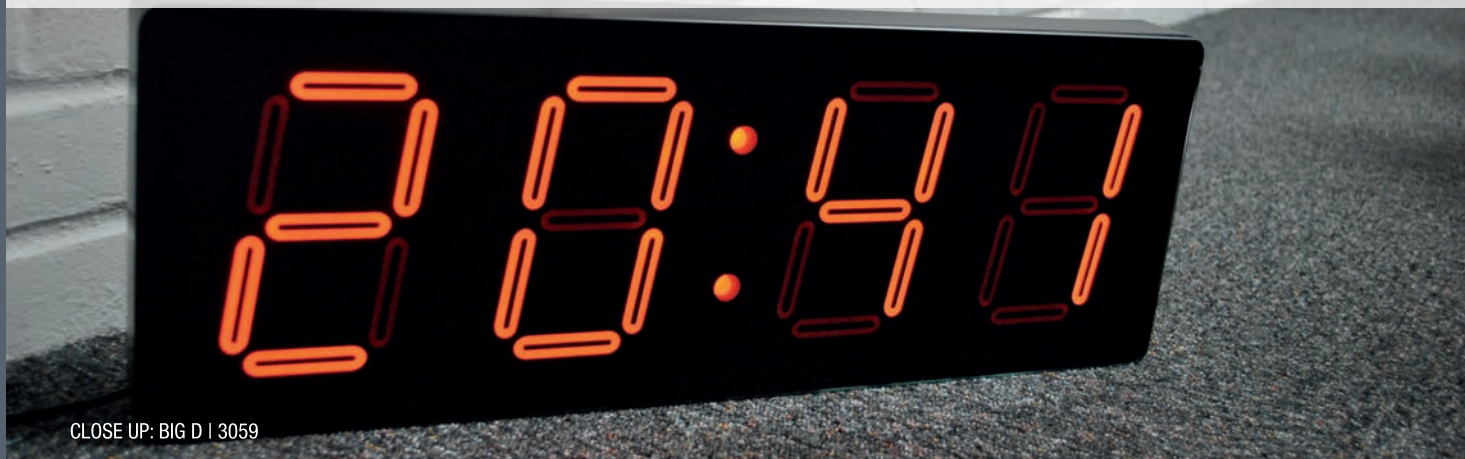

White D

NEXTIME | DESIGNER

Code: **3059WI**

Wall clock | 51.5 x 18 x 4.5 cm

Universal adapter | Plastic | White

Big D

NEXTIME | DESIGNER

Code: **3059**

Wall clock | 51.5 x 18 x 4.5 cm

Universal adapter | Plastic | Black