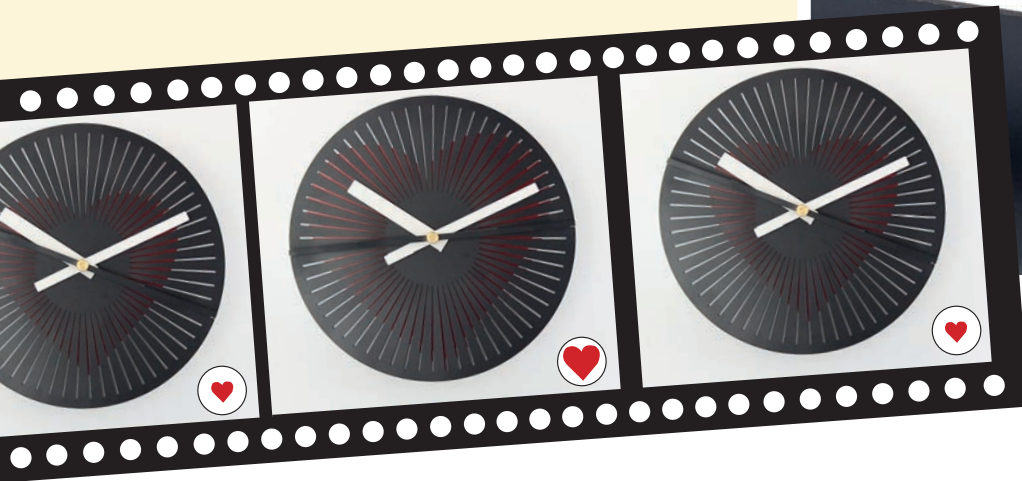

Turning disc
makes motion
effect!