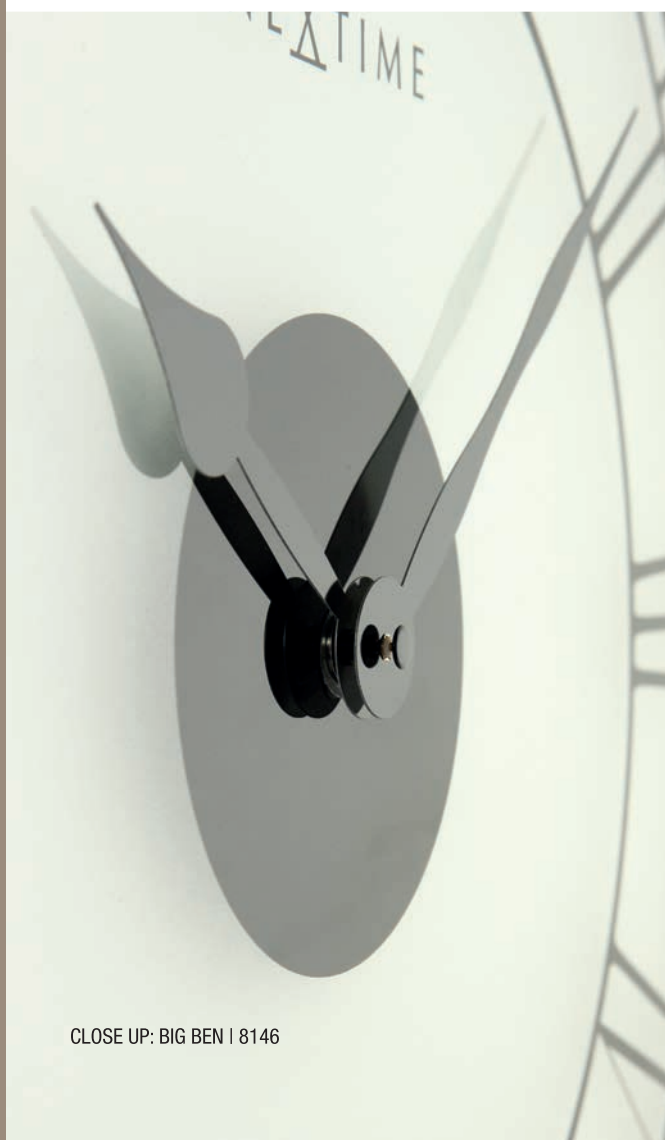

Code: **5199CR**

Table alarm clock | 11 cm ø

Metal | Cream

CLOSE UP: SMALL AMSTERDAM | 5199ZW

CLOSE UP: SMALL AMSTERDAM | 5199R0

CLOSE UP: ROMANA | 8161

CLOSE UP: BIG BEN | 8146

Romana